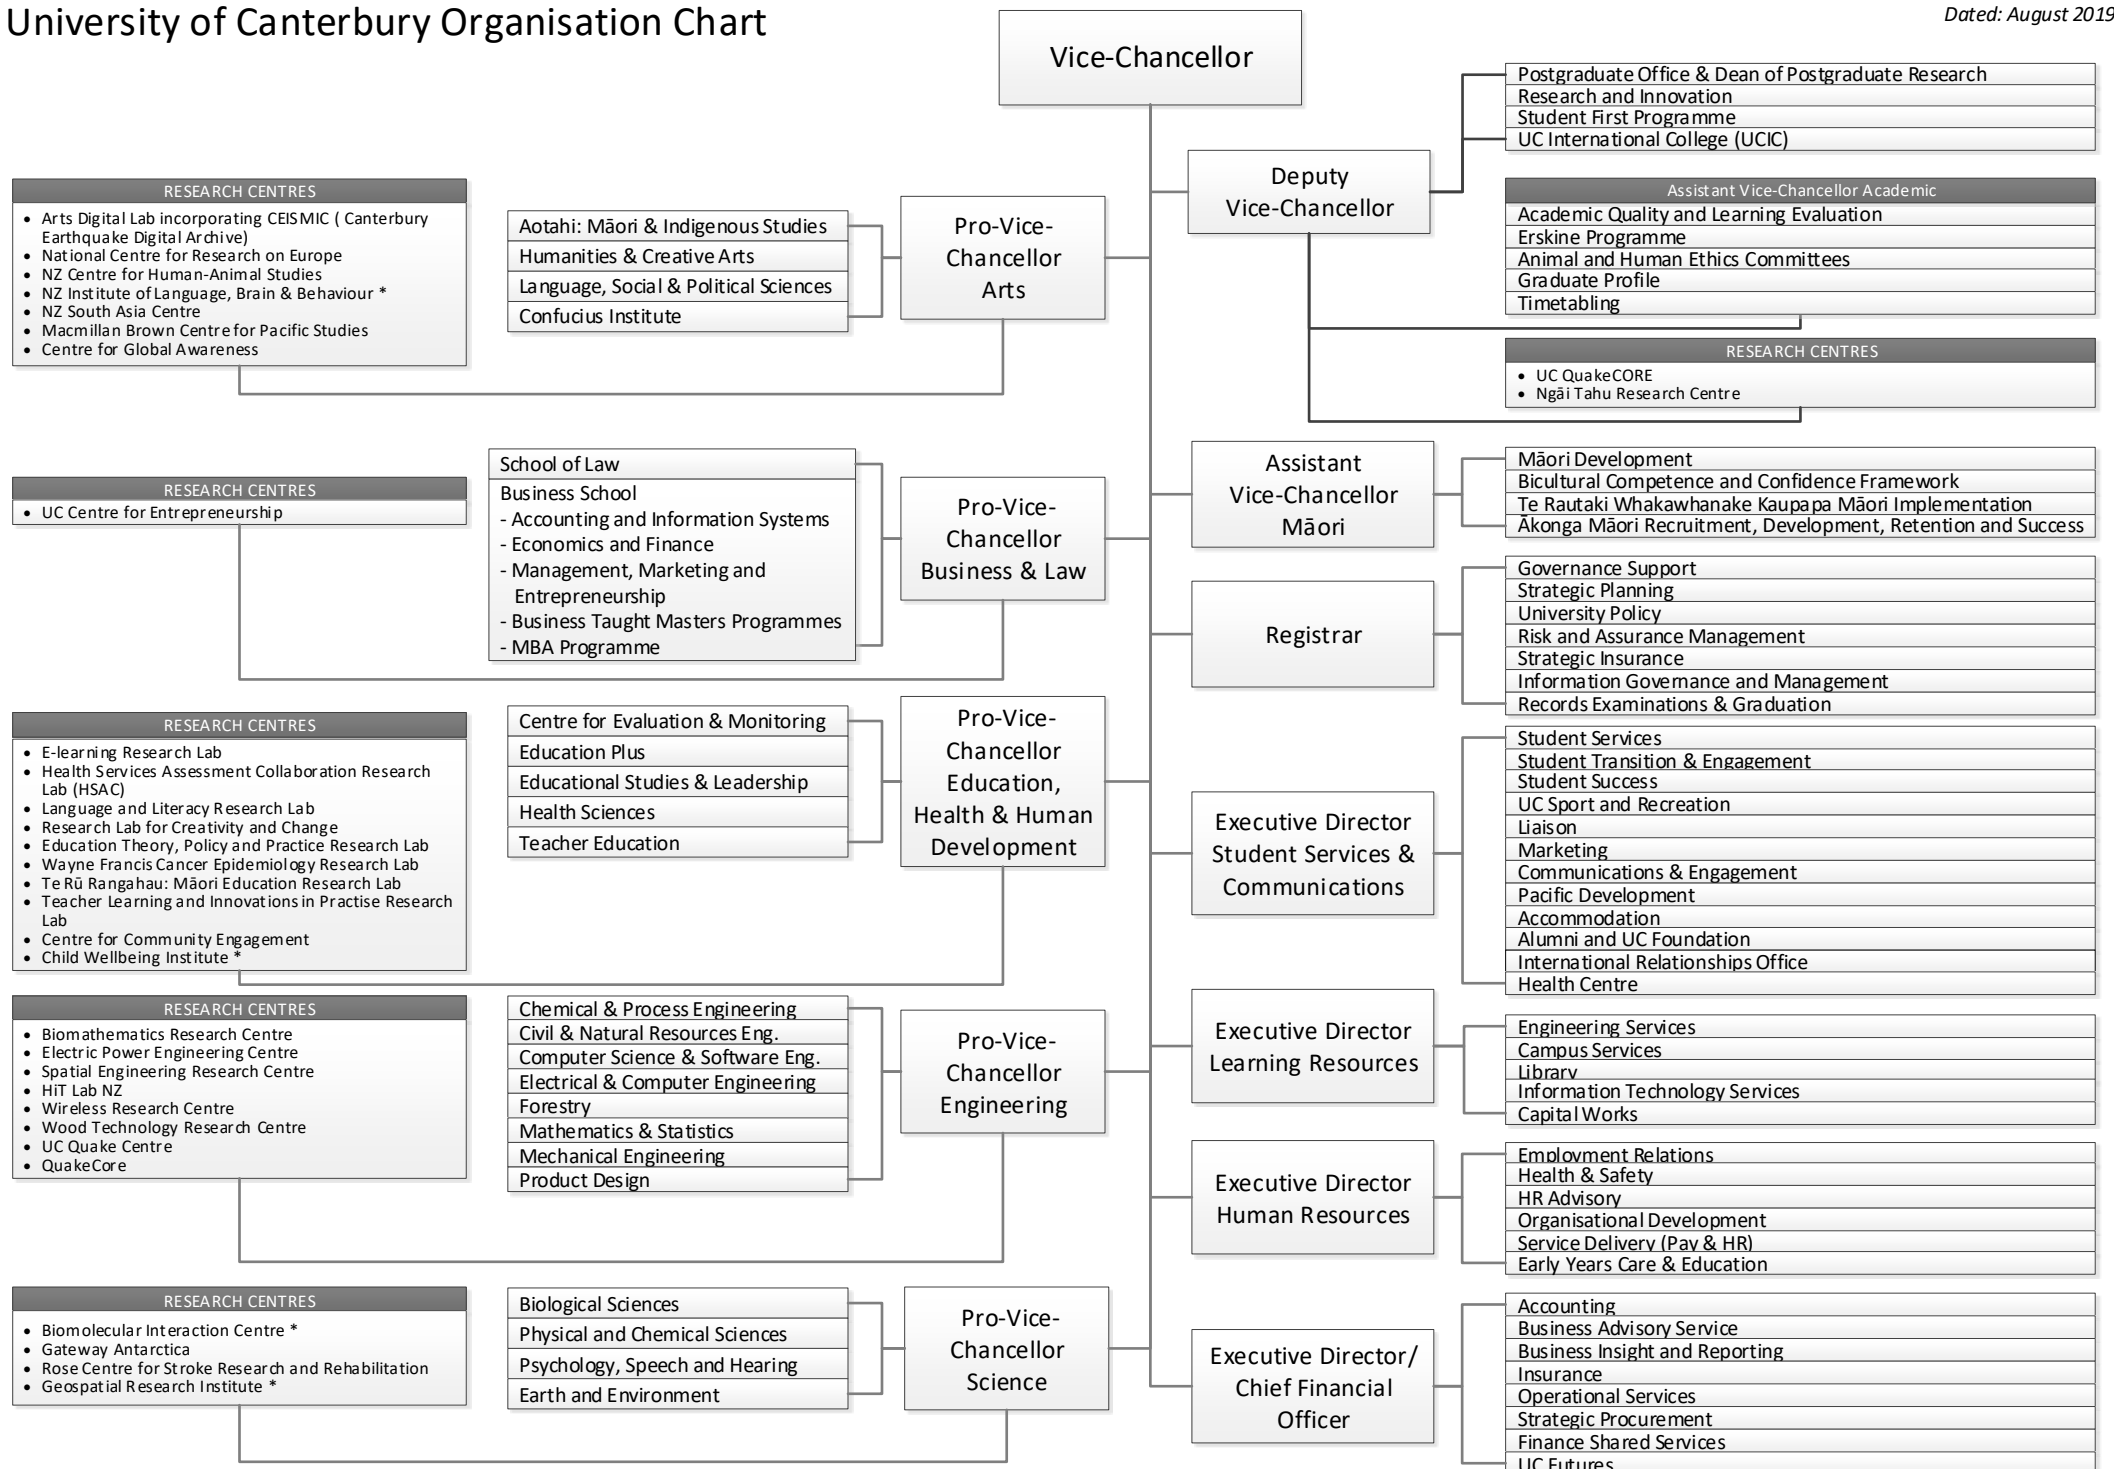

University of Canterbury Organisation Chart

Dated: August 2019

* University-wide Research Institutes, with a College as custodian.