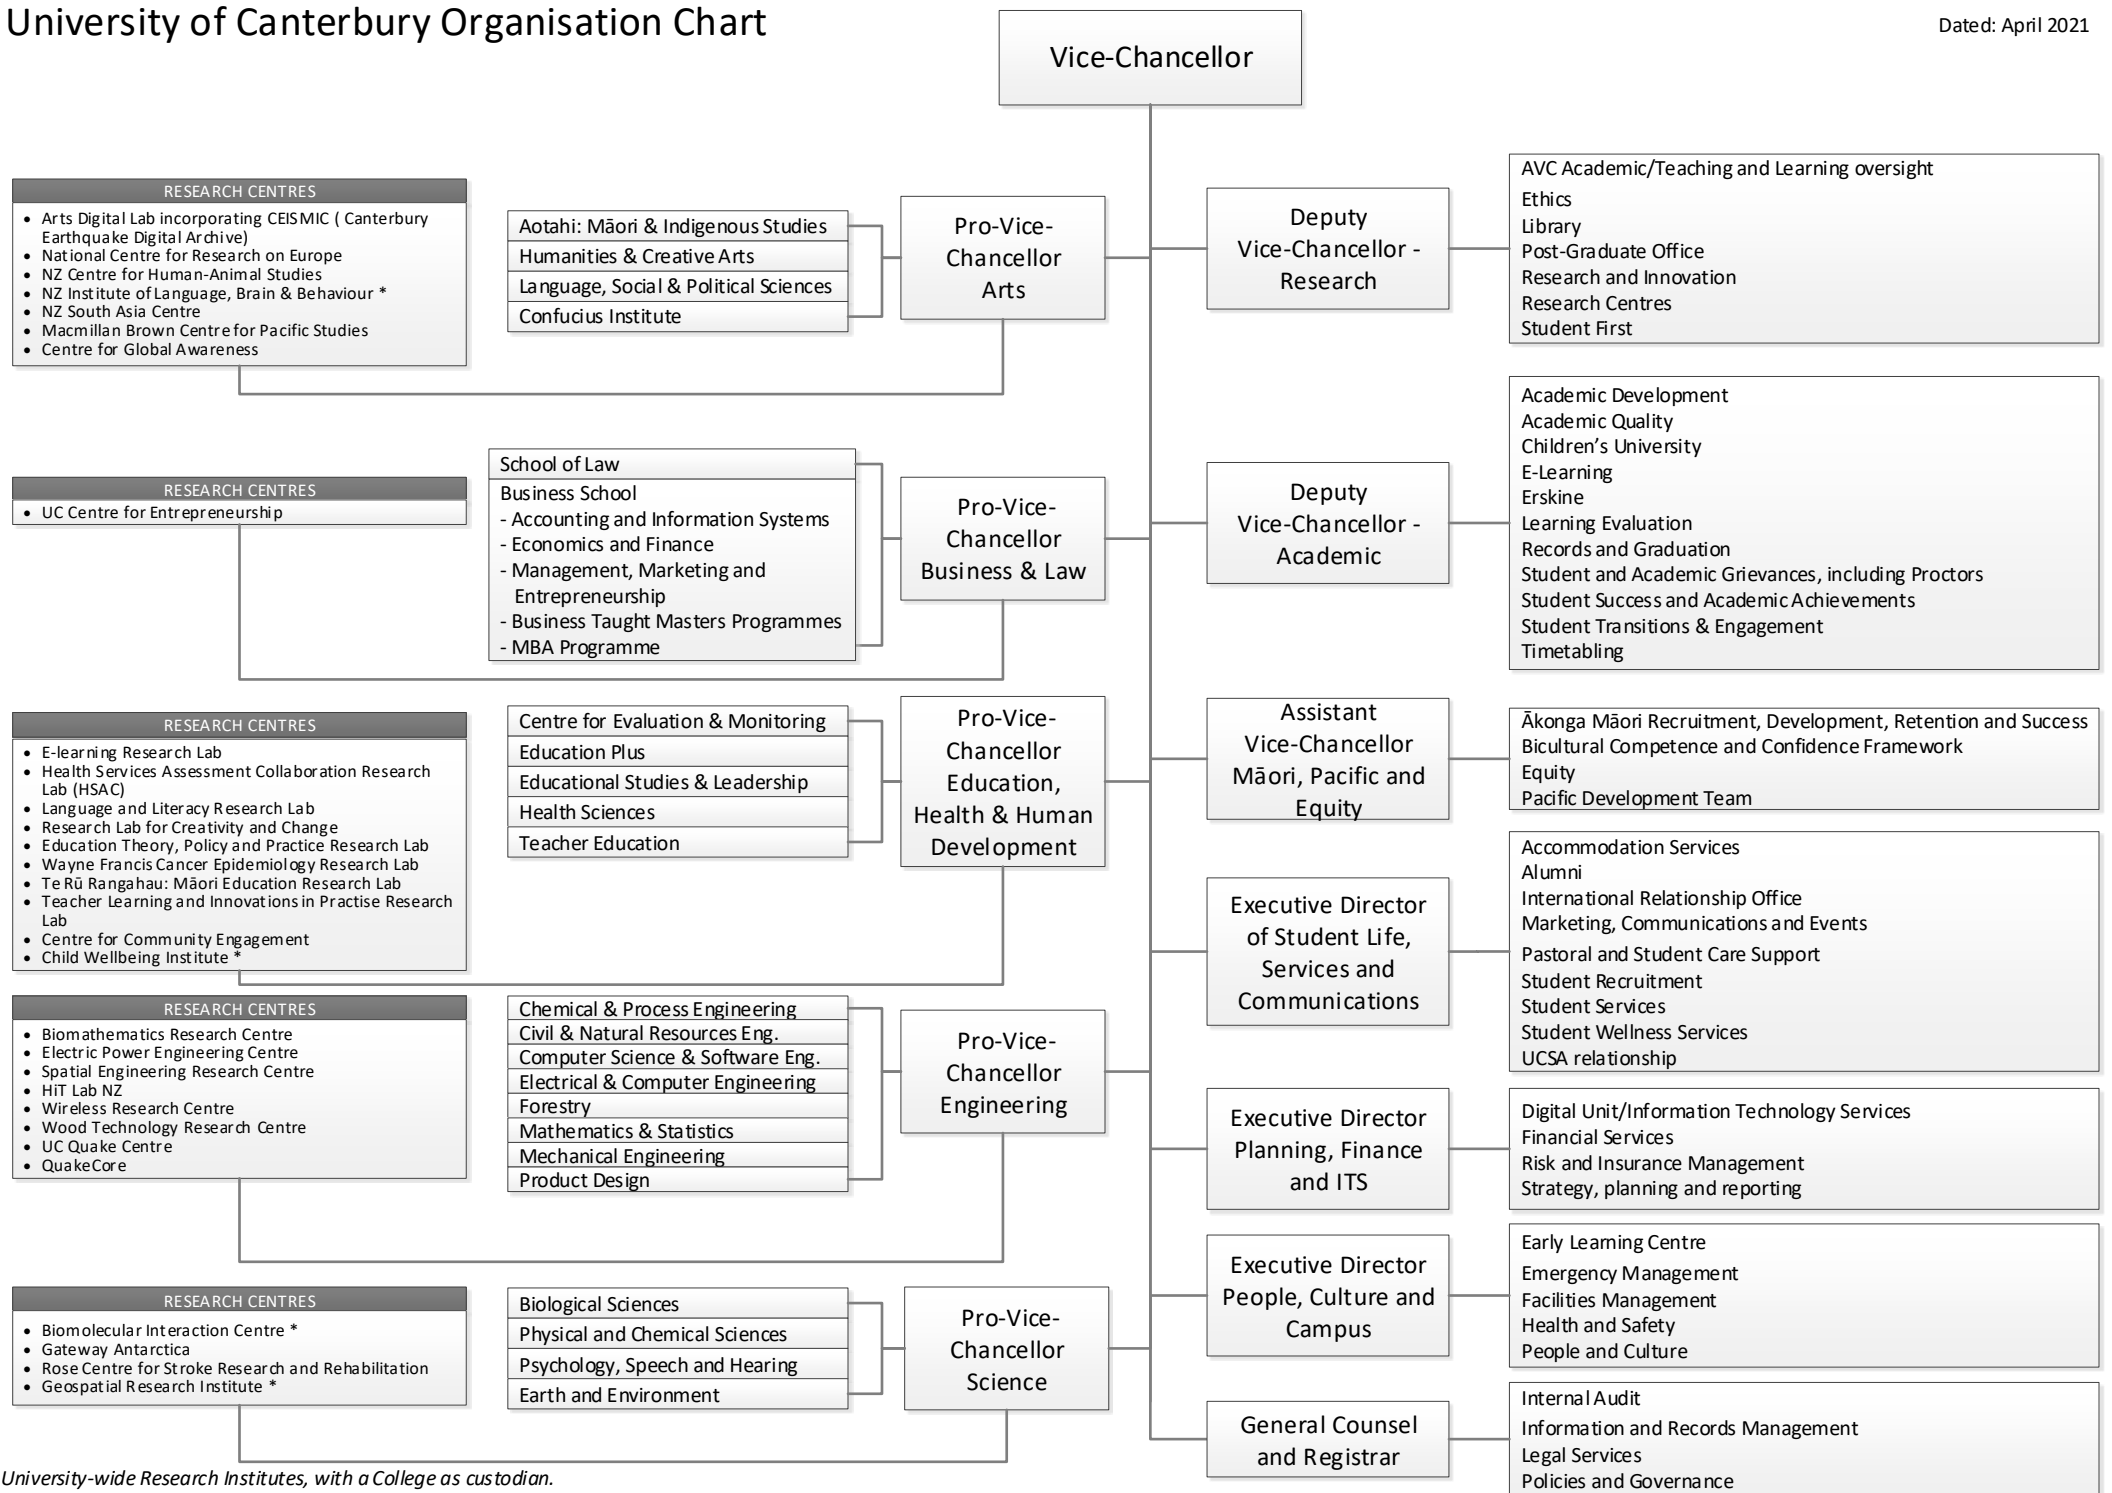

University of Canterbury Organisation Chart

Dated: April 2021

* University-wide Research Institutes, with a College as custodian.