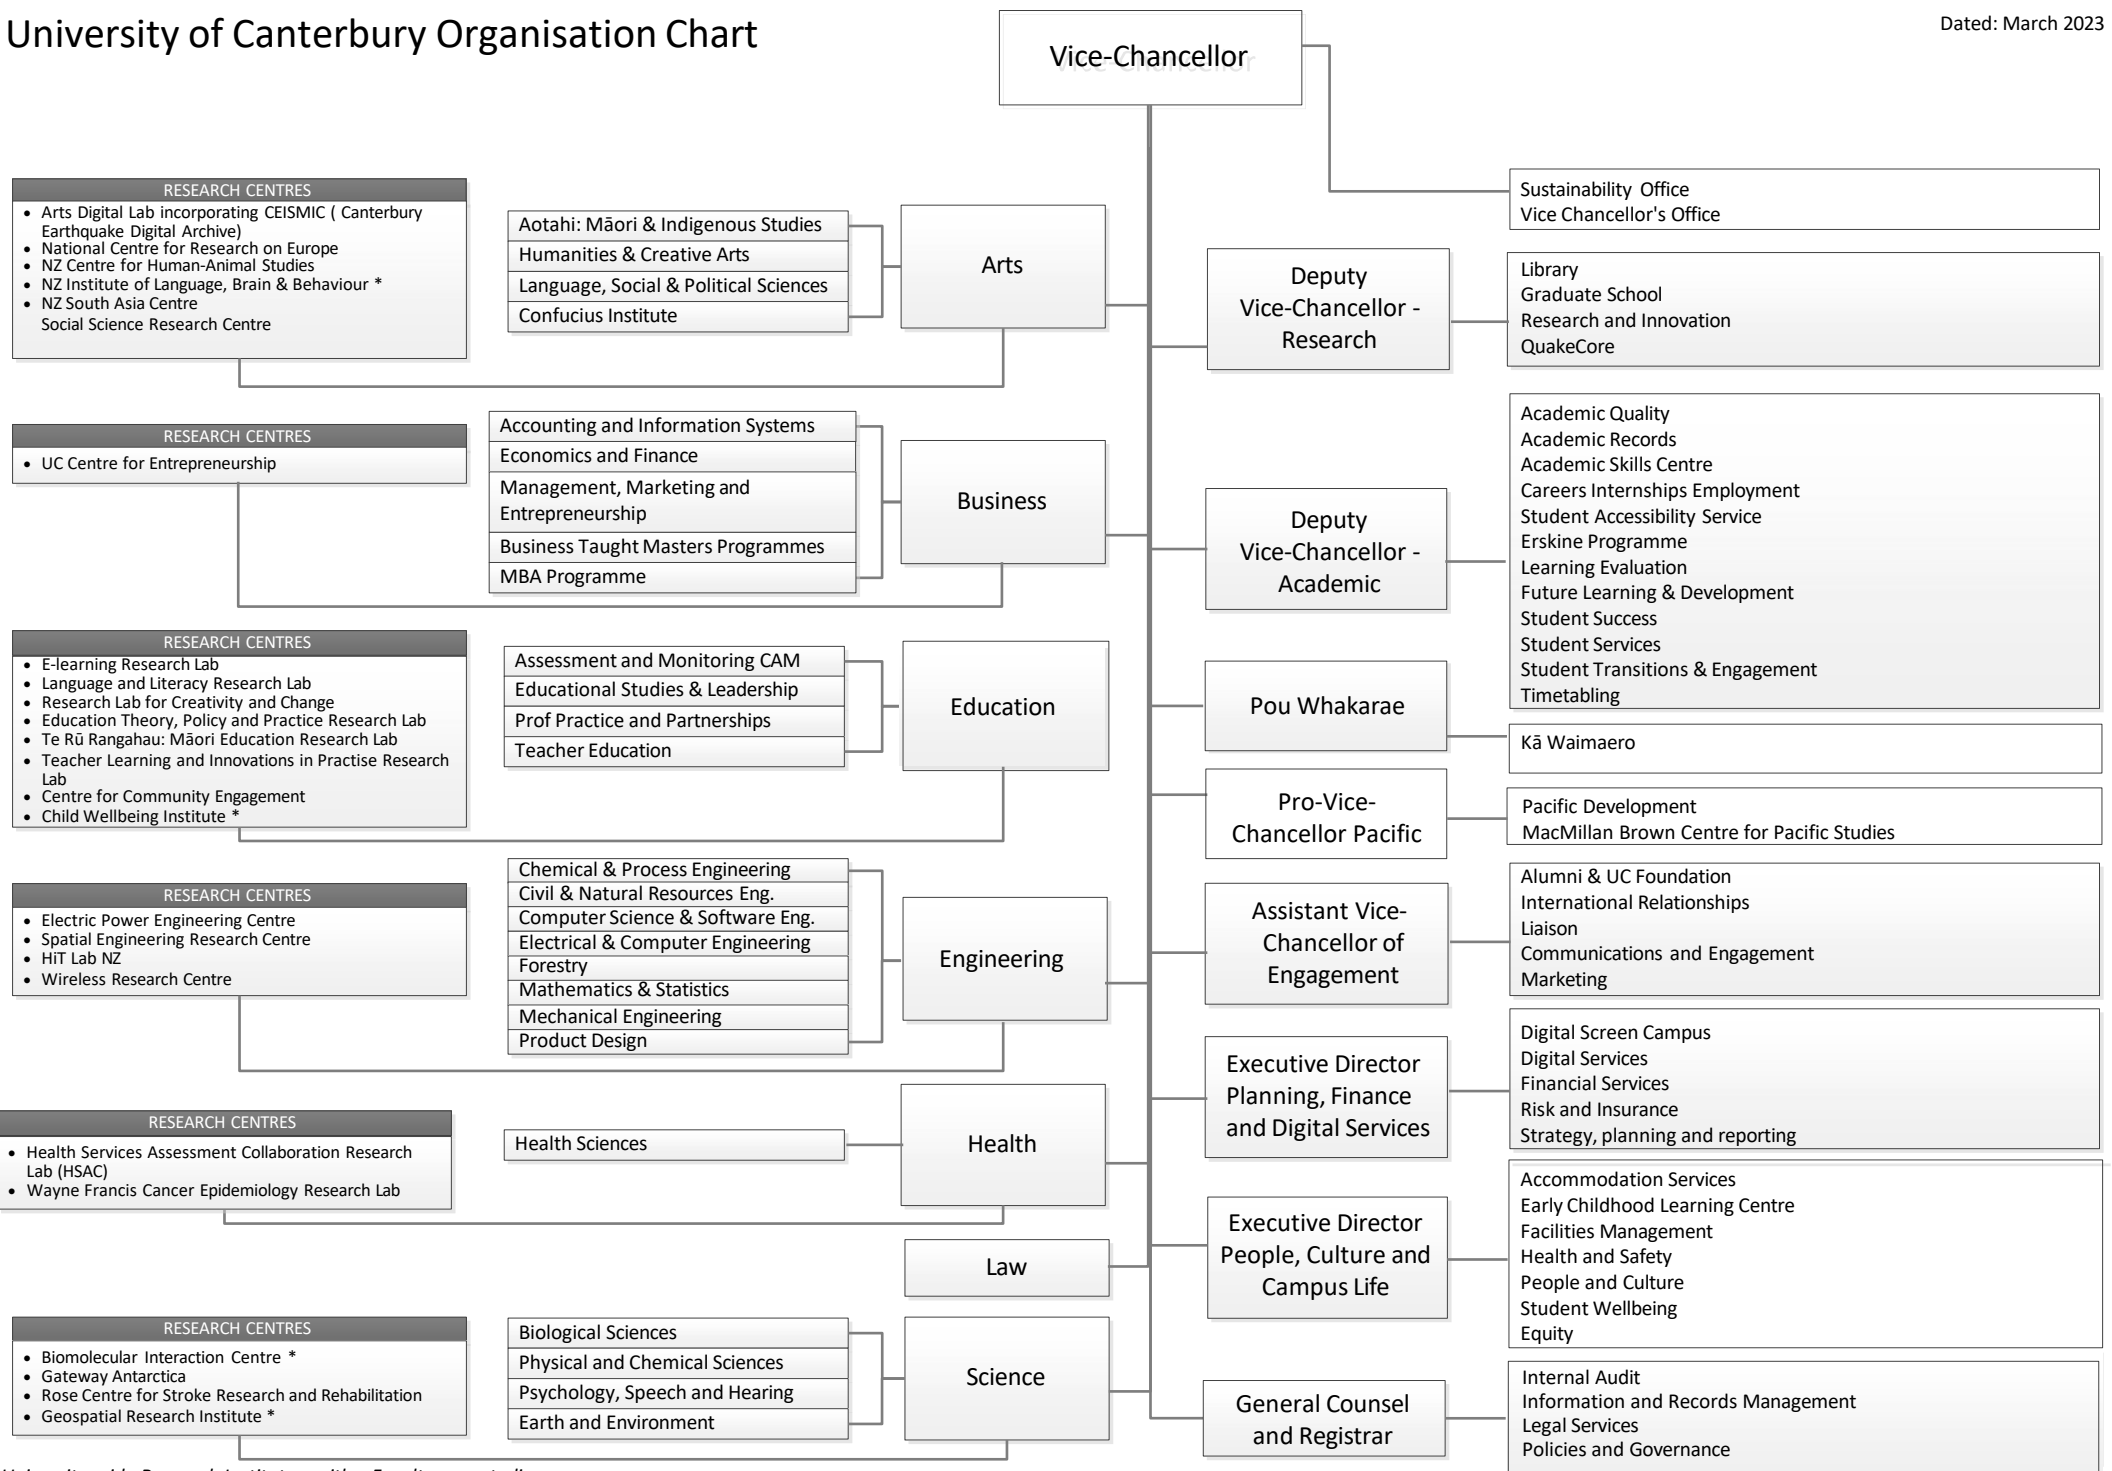

University of Canterbury Organisation Chart

Dated: March 2023

* University-wide Research Institutes, with a Faculty as custodian.