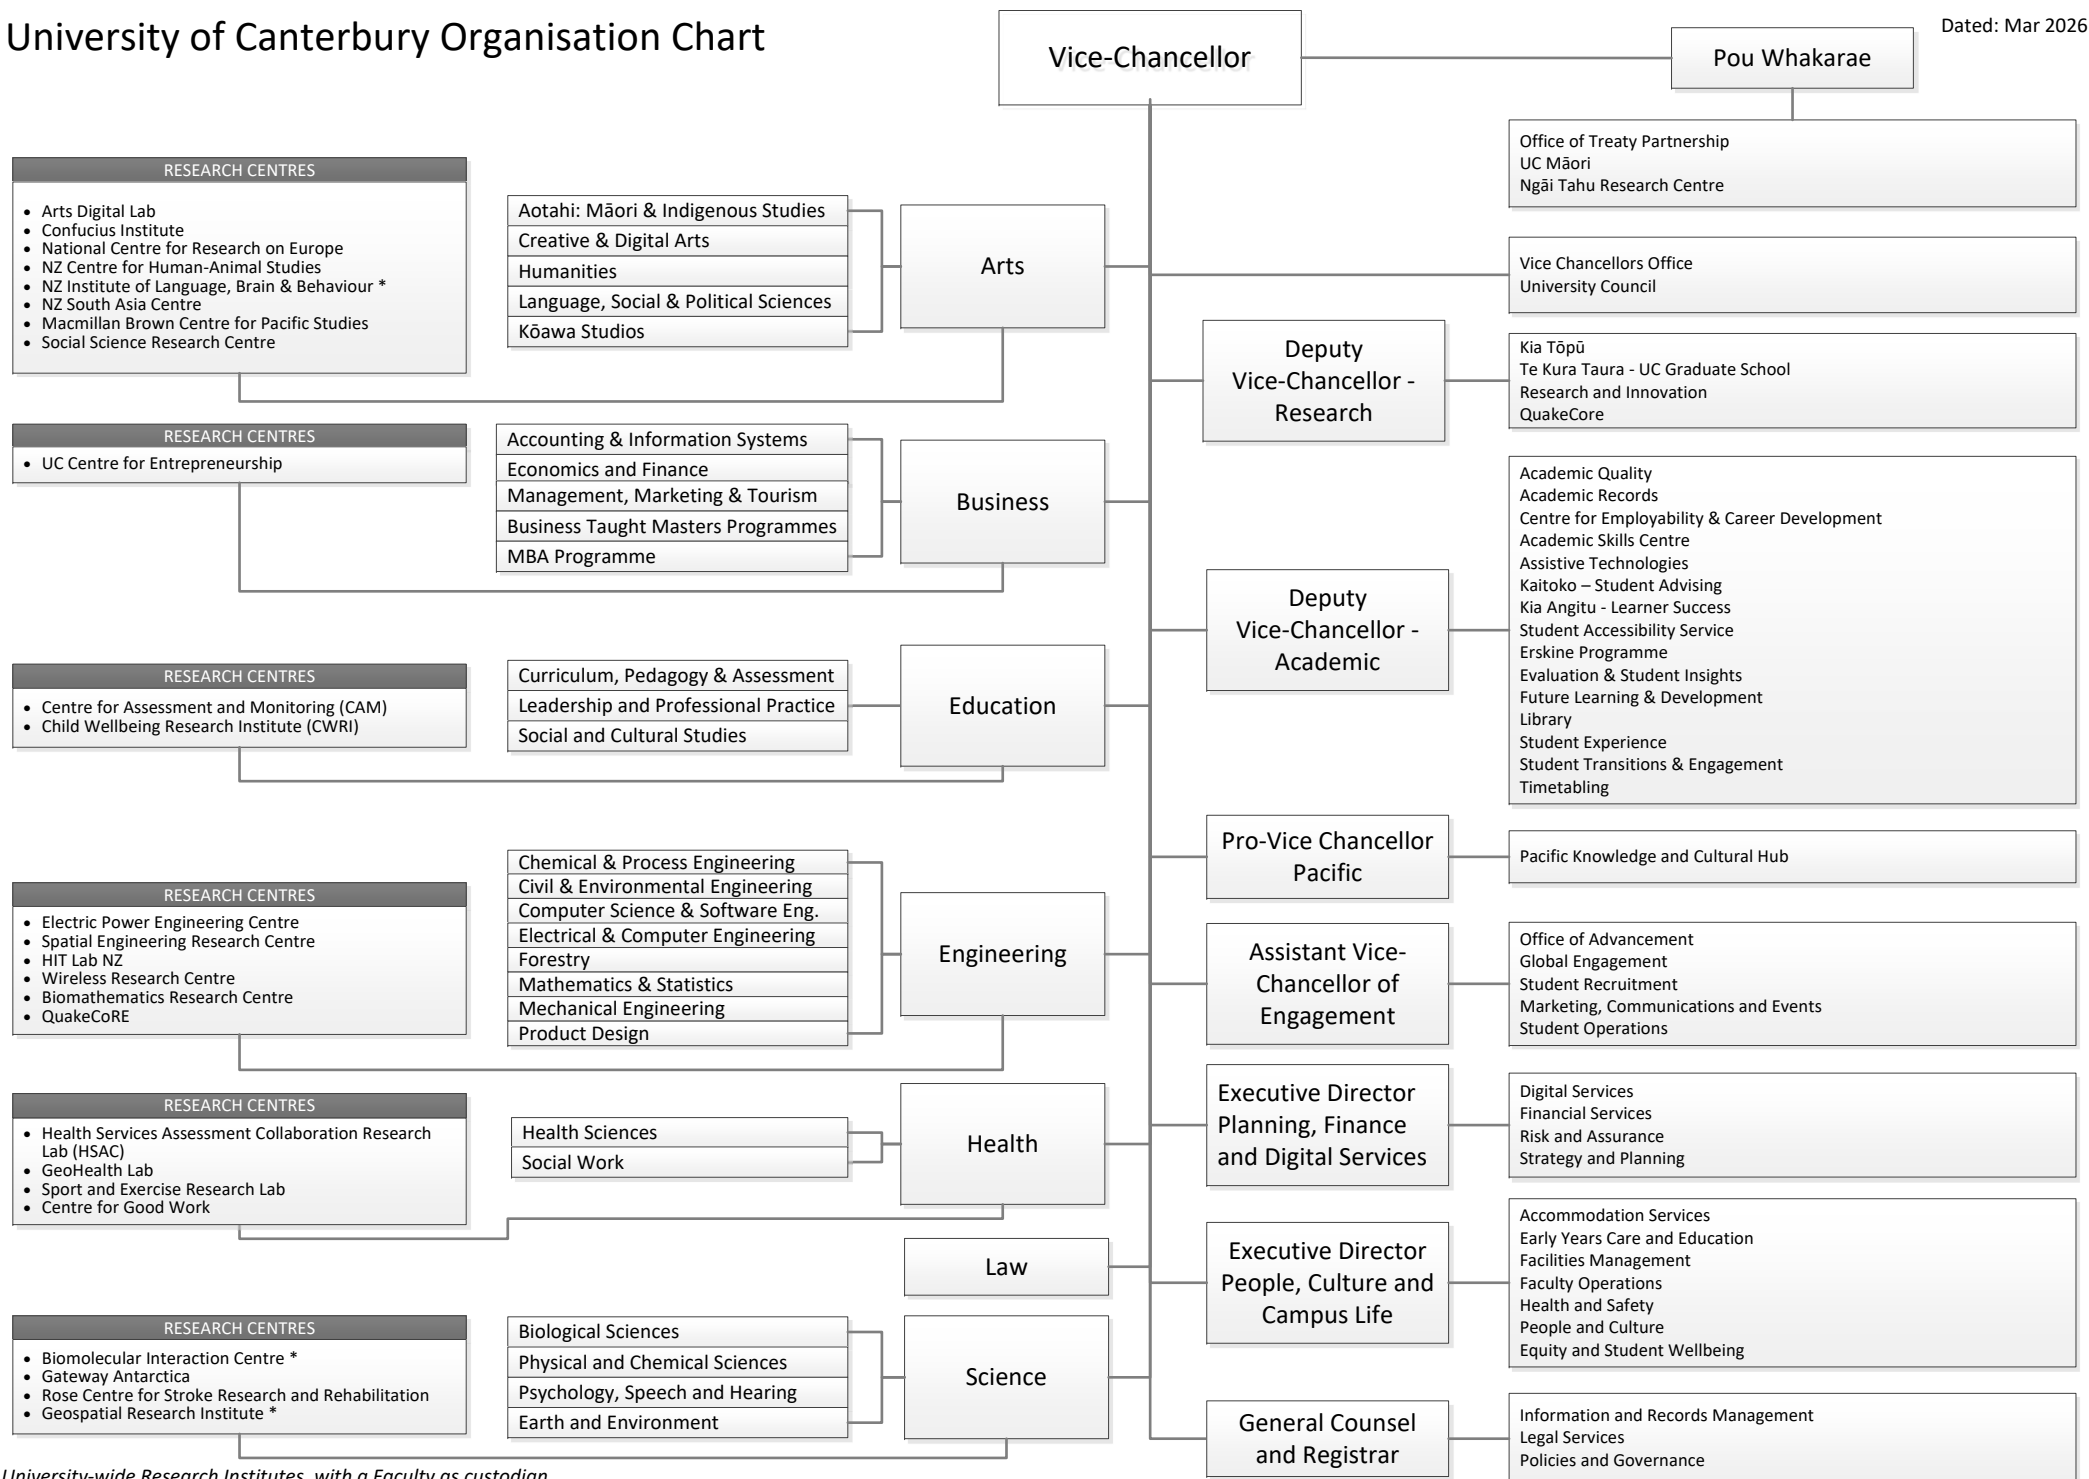

University of Canterbury Organisation Chart

Dated: Mar 2026

* University-wide Research Institutes, with a Faculty as custodian.