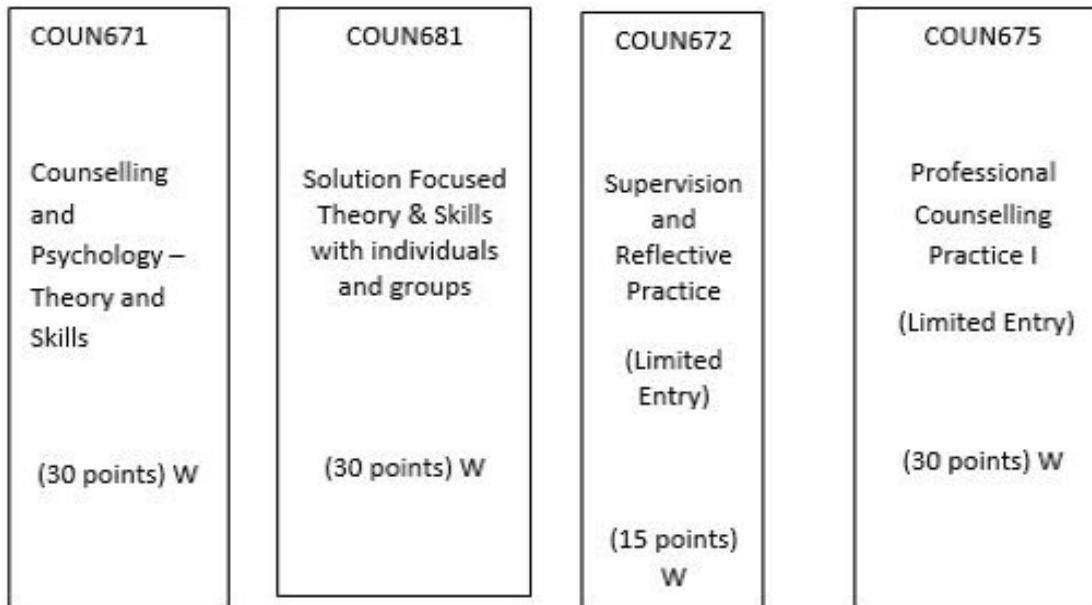

UC Master of Counselling (MCouns)

PG Cert (Counselling Studies)
COUN671+COUN681

Part 1

Qualitative Research Methods

(e.g. EDEM697 or HLTH408)

(15pts)

Part 2