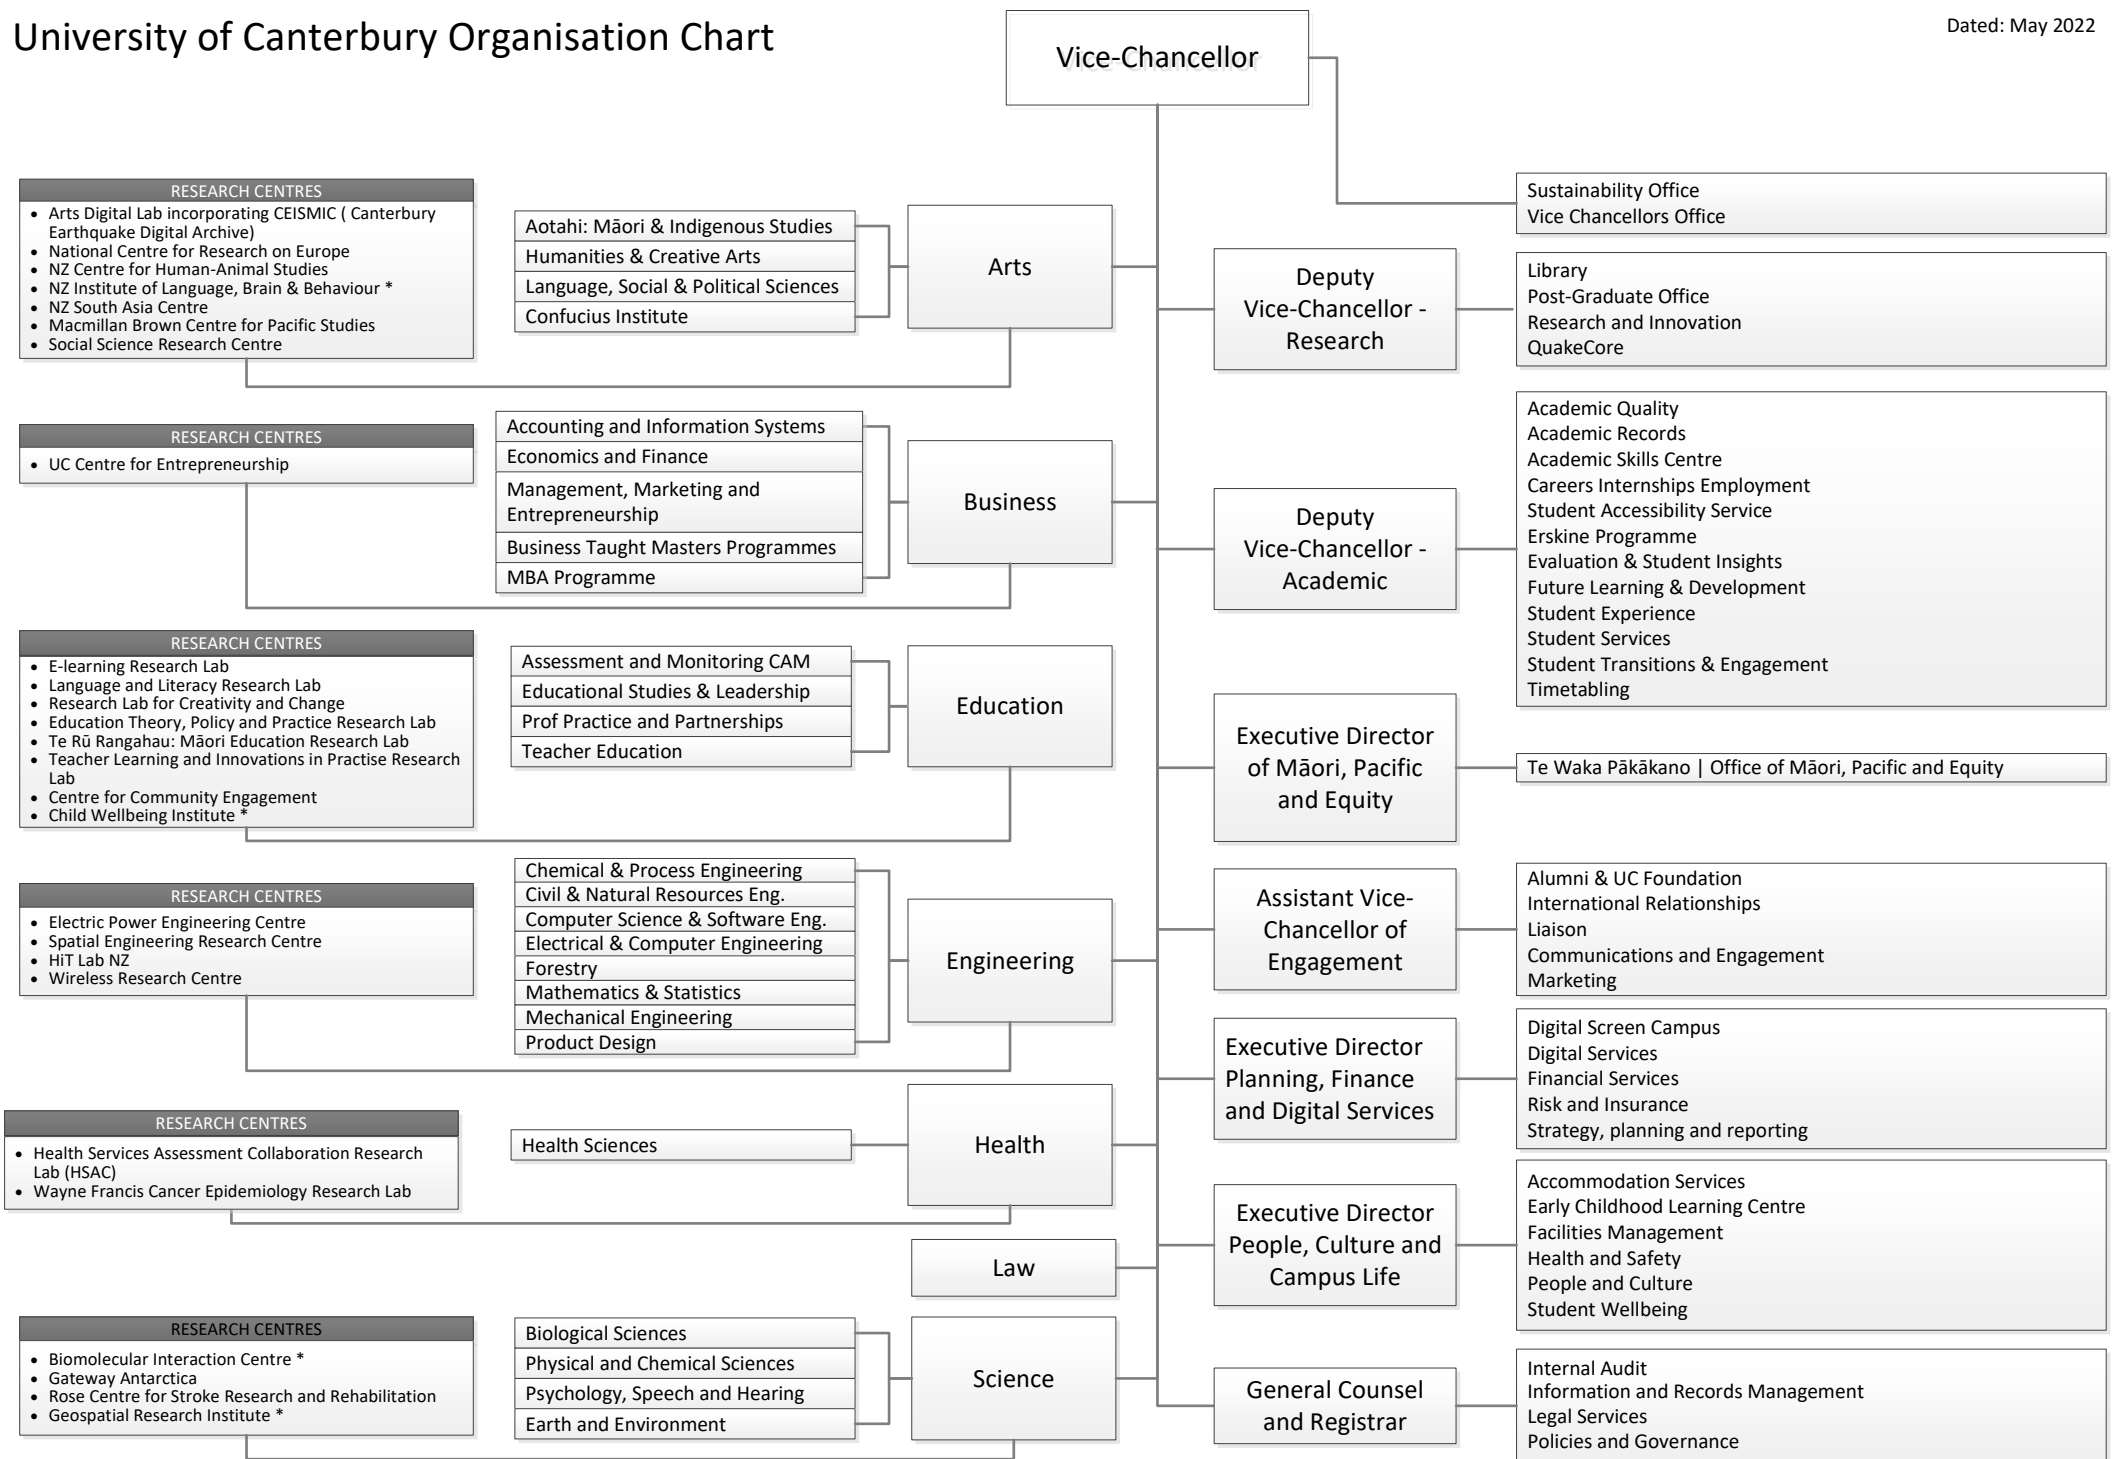

University of Canterbury Organisation Chart

Dated: May 2022

* University-wide Research Institutes, with a College as custodian.