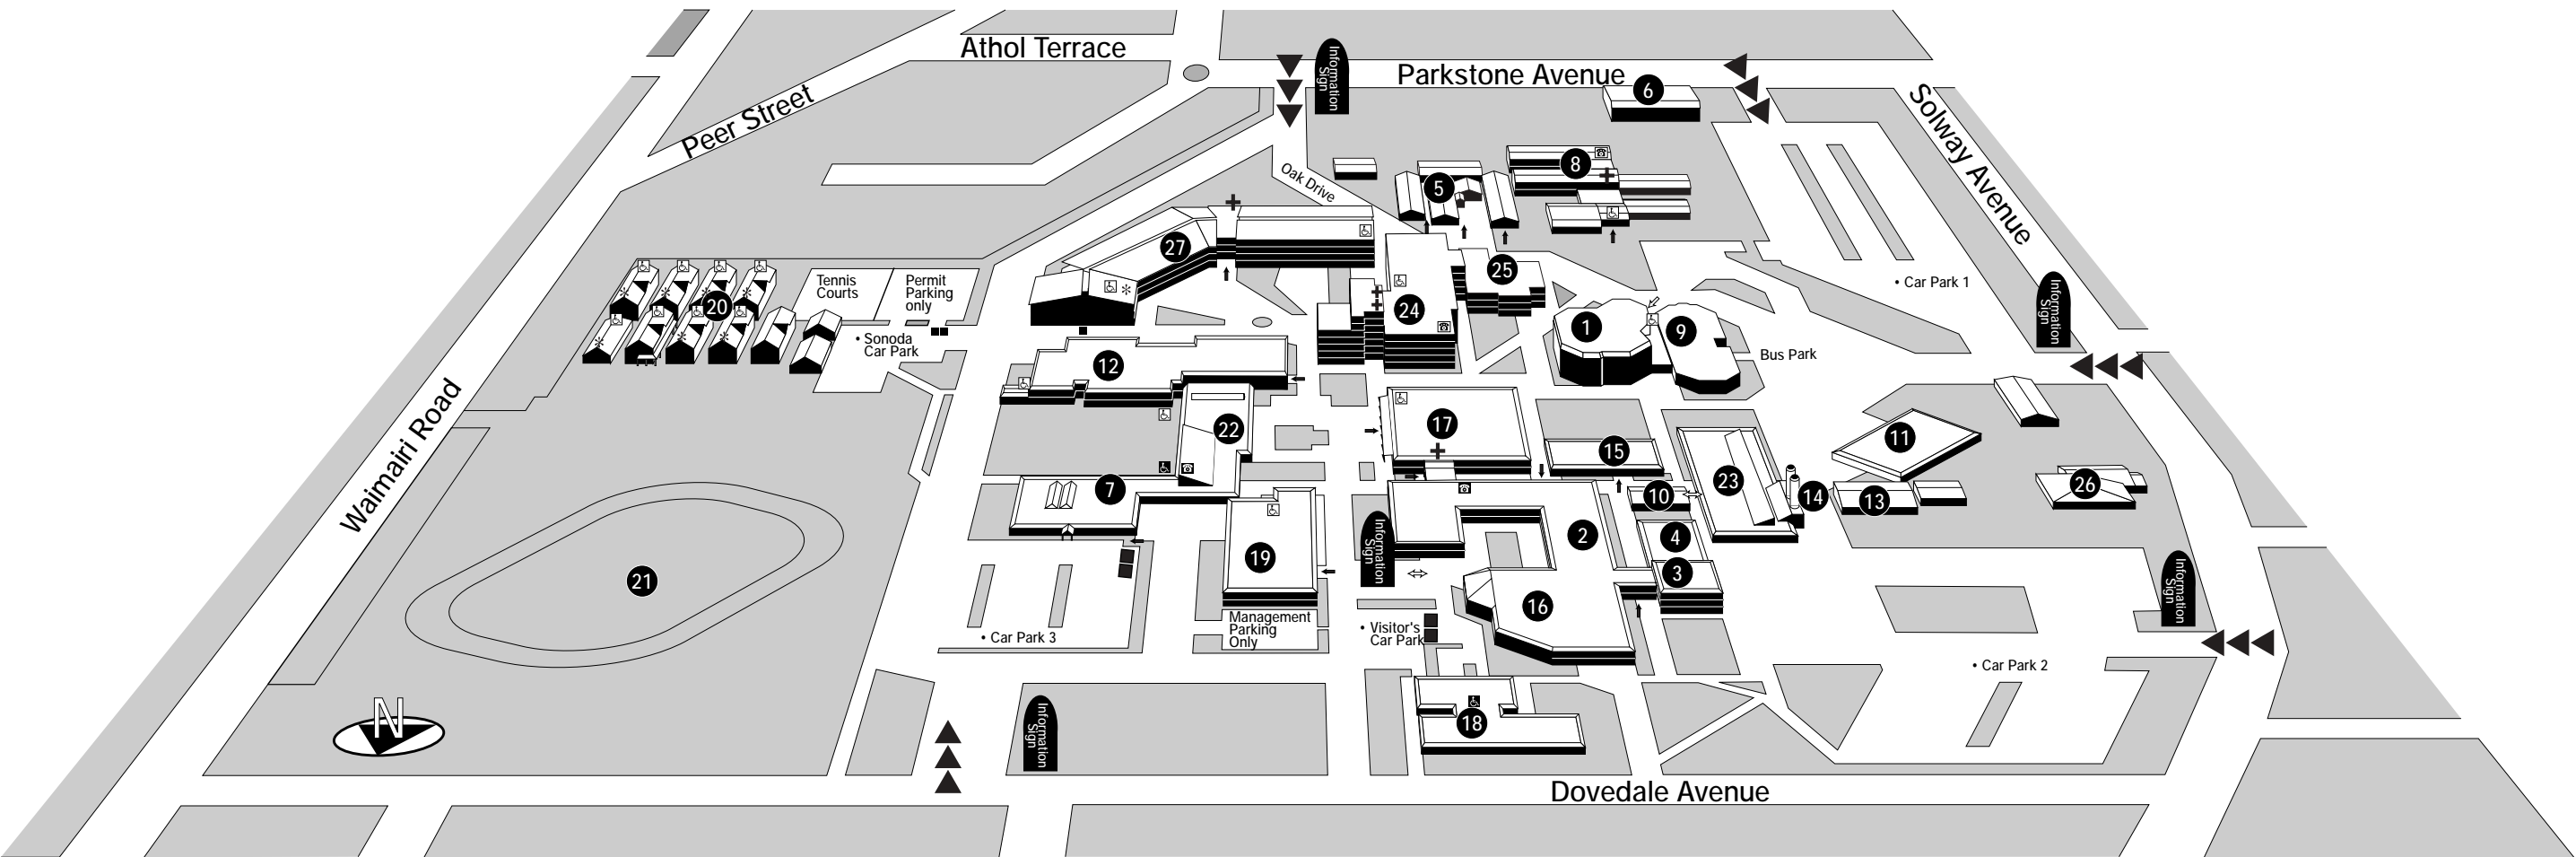

Christchurch College of Education Campus Guide 2003

Not to scale, use only as a guide, last updated May 2003. Please notify any changes to the Blue Room Design Studio

Auditorium	1	Grounds and Maintenance	11	Sports Field	21	Disability Car Park	■
Avon	2	Gymnasiums	12	Student Amenities	22	Lift	+
Avon Annex	3	Horticulture	13	Technology Workshops	23	Showers	*
Canterbury Education Centres	4	Inward Goods	14	Tower	24	Ramp	➔
Cebus	5	Kotuku	15	Tower Annex	25	Steep Ramp	➞
Childcare Centre	6	Lecture Theatres	16	Whareniui	26	Steep Incline	↔
College Lounge	7	Library	17	Wheki	27	Telephone - high	☎
College of English	8	Music	18	Entrance	◀◀	Telephone - low	☎
Drama	9	Registry	19	Car Park	•	Toilets - narrow door	♿
Facilities	10	Sonoda Campus	20			Toilets	♿