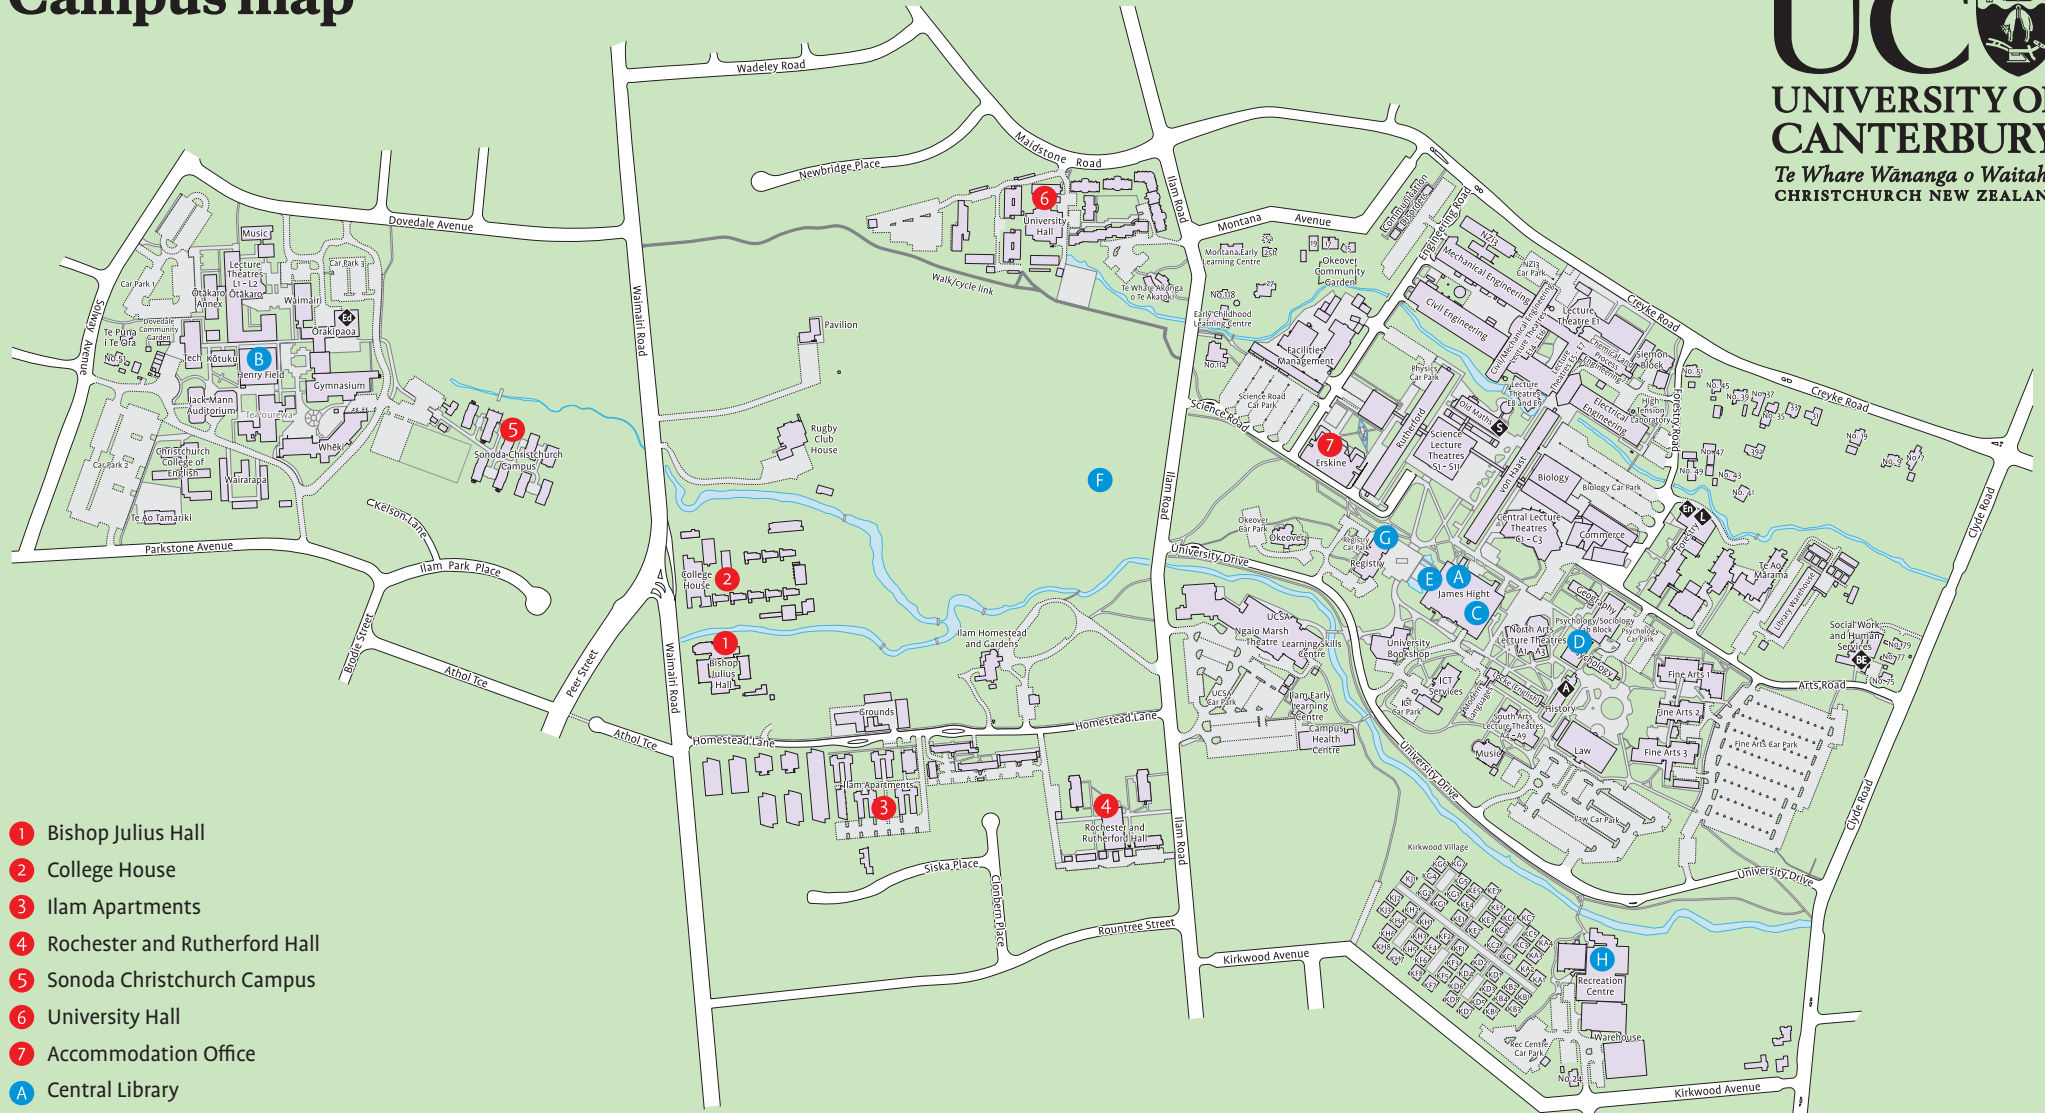

# Campus map

- 1 Bishop Julius Hall
- 2 College House
- 3 Ilam Apartments
- 4 Rochester and Rutherford Hall
- 5 Sonoda Christchurch Campus
- 6 University Hall
- 7 Accommodation Office
- A Central Library
- B Education Library
- C UCSA
- D Café 101
- E Café ThreeSixty
- F Ilam Fields
- G Money Machine Registry
- H Recreation Centre

- A College of Arts office
- BE College of Business and Economics office
- Ed College of Education office
- En College of Engineering office
- L School of Law office
- S College of Science office